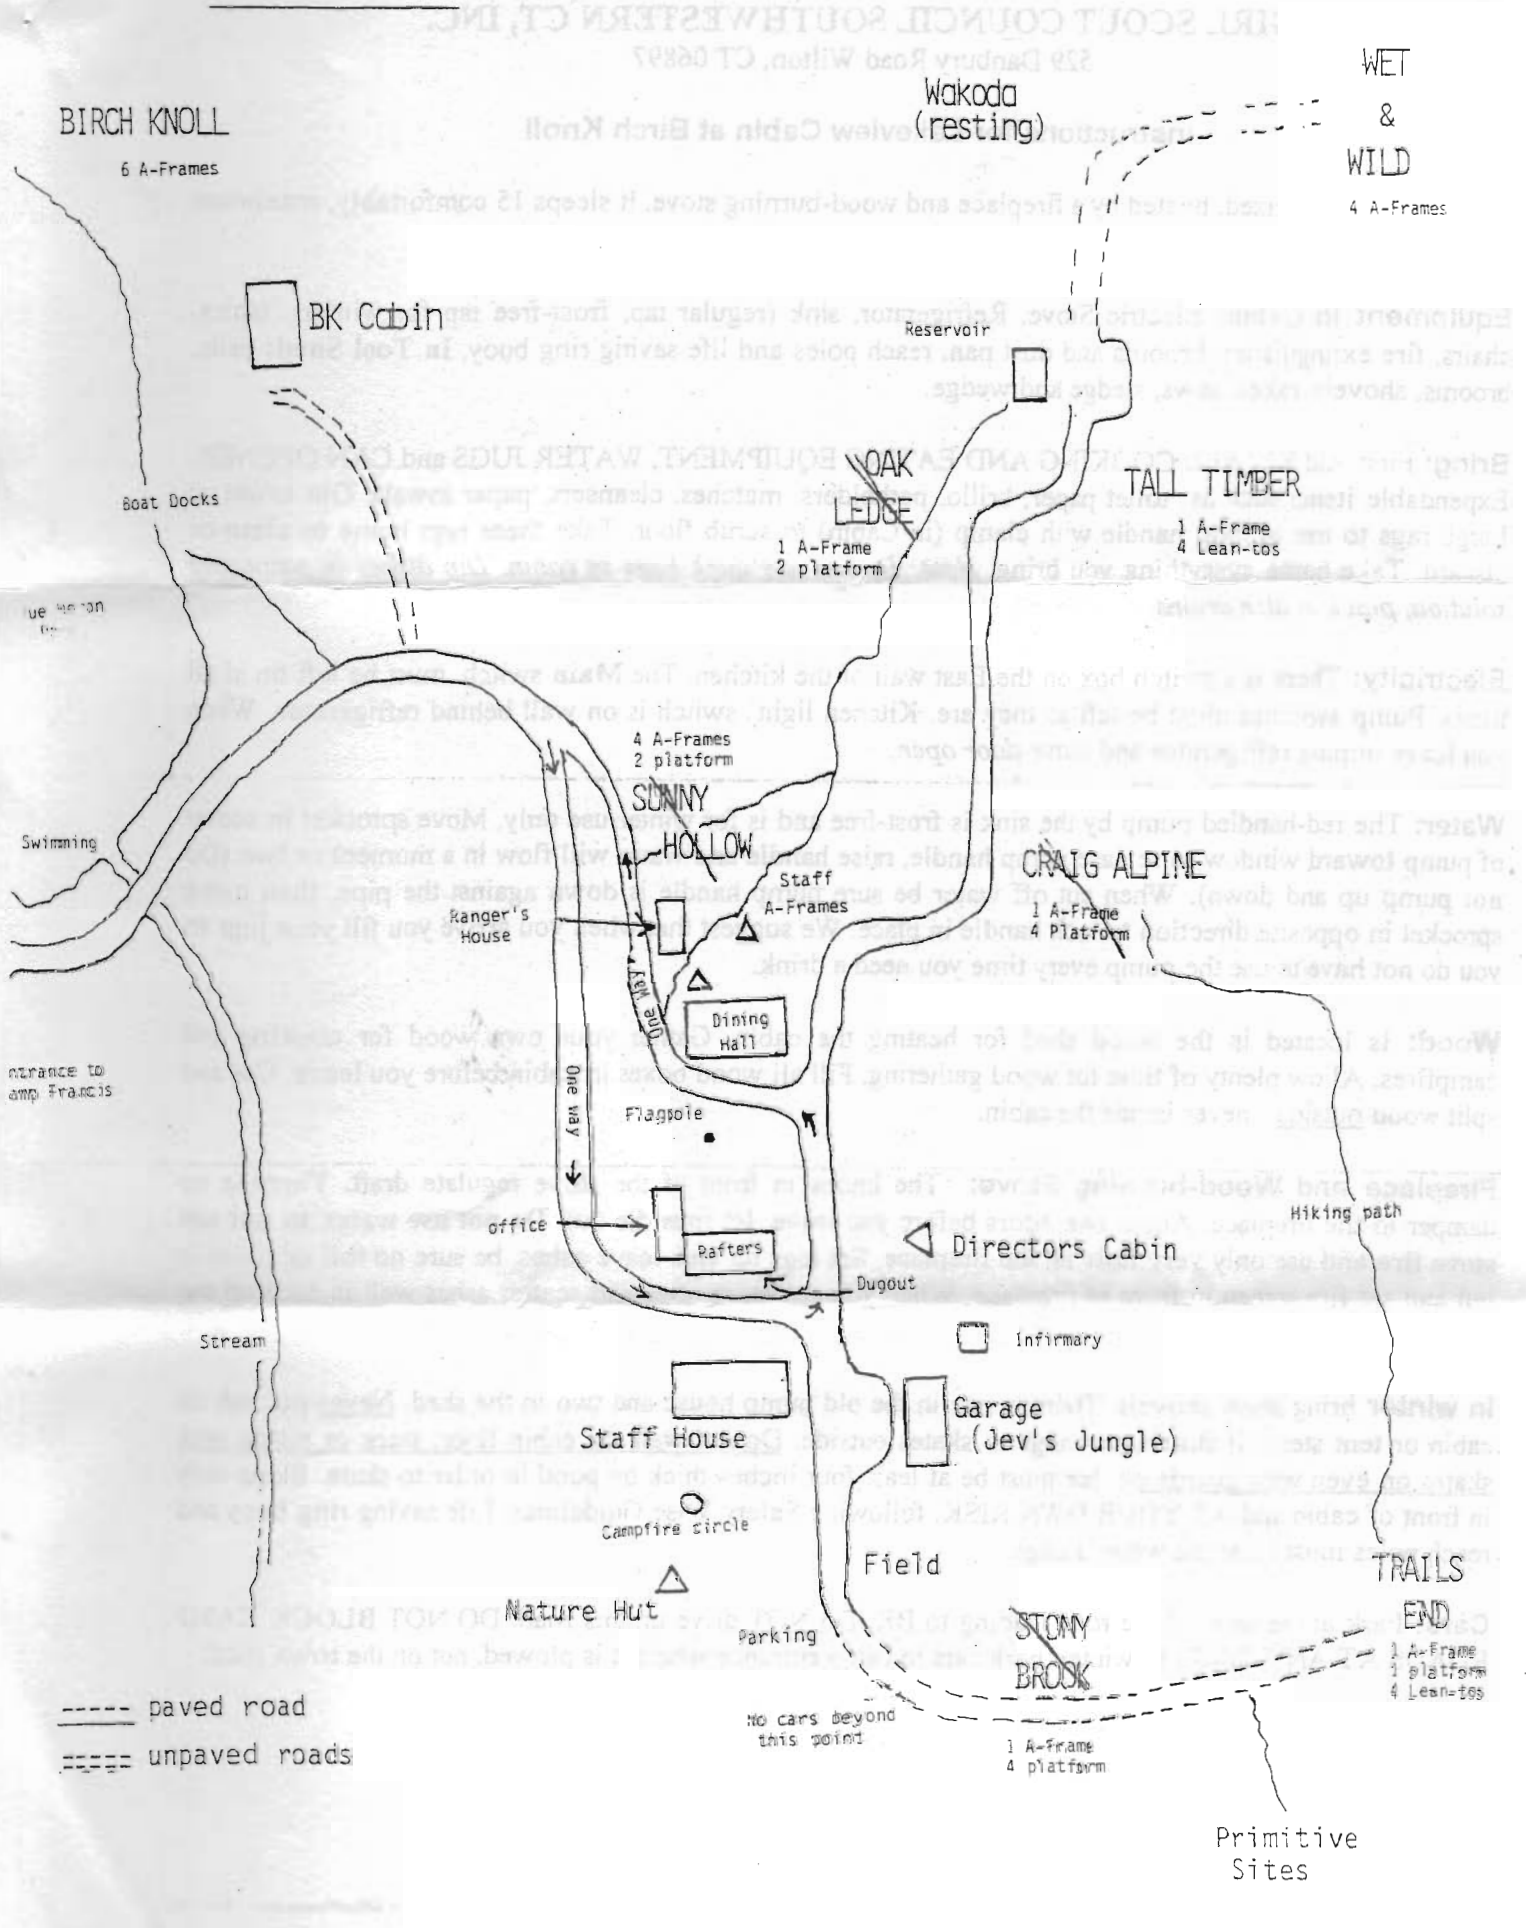

CAMP FRANCIS - Kent, Ct.

WET  
&  
WILD  
4 A-Frames

----- paved road  
 - - - - - unpaved roads

No cars beyond this point

TRAILS  
END  
 1 A-Frame  
 1 platform  
 4 Lean-tos

Primitive Sites

BIRCH KNOLL  
6 A-Frames

Wakoda (resting)

BK Cabin

Reservoir

Boat Docks

OAK LEDGE  
1 A-Frame  
2 platform

TALL TIMBER  
1 A-Frame  
4 Lean-tos

Swimming

4 A-Frames  
2 platform

Directors Cabin

Dugout

Hiking path

Stream

Infirmary

Staff House

Garage (Jev's Jungle)

Campfire circle

Field

Nature Hut

Parking

STONY BROOK  
1 A-Frame  
4 platform

No cars beyond this point